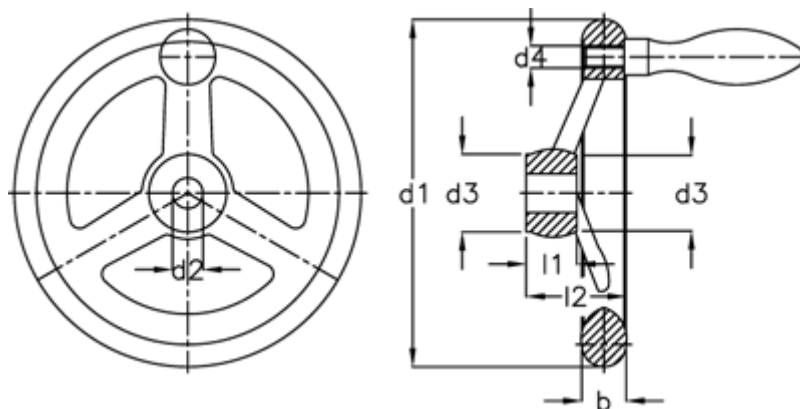

# Data Sheet

Article number: 20320300

Description: E+G Handwheel  
GN 950.1-GG-125-B14-A

## Measures

b	= 16
d1	= 125
d2 H7	= 14
d3	= 34
d4	= 20
l1	= 26
l2	= 45
Number of spokes	= 3